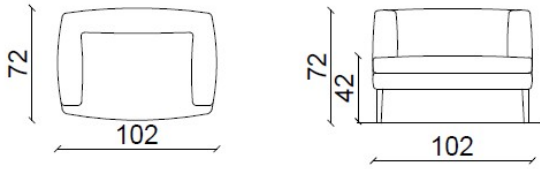

Mazzoli

FOLIES CHROME

FOLIE WITH CUSHION

Armchair with 2 arms

Armchair with 2 arms - chrome base

Wide armchair

Sofa 130cm