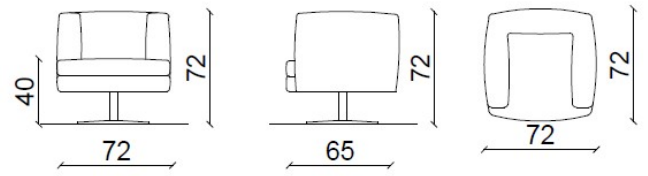

Mazzoli

FOLIES CHROME

FOLIE WITH CUSHION

Armchair with 2 arms

Armchair with 2 arms - chrome base

Wide armchair

Sofa 130cm