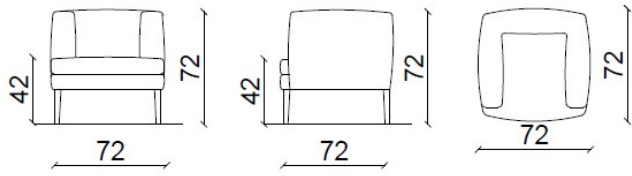

Mazzoli

FOLIES CHROME

FOLIE WITH CUSHION

Armchair with 2 arms

Armchair with 2 arms - chrome base

Wide armchair

Sofa 130cm